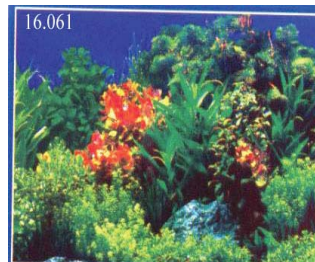

Plant/Coral 49x15m
16.061