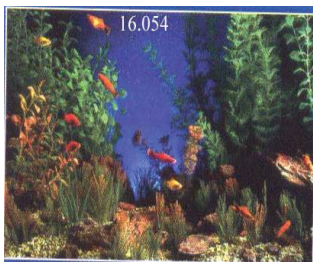

AQUARIUM BACKGROUNDS

Rocky/Lush 49x15m
16.054