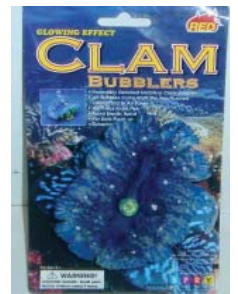

ALLPET ORNAMENTS

Hippo Body
045.044

Dolphin Head
045.038

TwinRay
045.053

Jurassic
045.035

Small Red Shell
045.059

Water Pump
045.034

Hippo Head
045.037

Killer Whale Head
045.040

Marlin 5"
16.662

Goldfish 4"
045.013

Lion Fish 4"
16.658

Lobster 5"
16.653

Clam
045.052

Seagrass Turtle
W/Coral
6" 045.004

Seagrass Dolphin
W/Coral 6" 045.005

Turtle 4"
045.009

Seahorse
4" 16.656
Lobster w/coral 3"
045.003

Seagrass Seahorse
W/Coral 6" 045.007

Shark 5"
045.011
4" 16.663

Octopus W/Coral
4" 045.008

Planewreck Coral
045.104

Tree Trunk
045.085