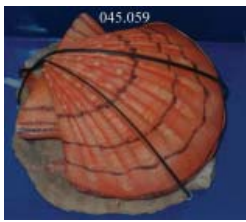

ALLPET ORNAMENTS

Hippo Body
045.044

Dolphin Head
045.038

TwinRay
045.053

Jurassic
045.035

Small Red Shell
045.059

Water Pump
045.034

Hippo Head
045.037

Killer Whale Head
045.040

Marlin 5"
16.662

Goldfish 4"
045.013

Lion Fish 4"
16.658

Lobster 5"
16.653

Clam
045.052

Seagrass Turtle
W/Coral
6" 045.004

Seagrass Dolphin
W/Coral 6" 045.005

Turtle 4"
045.009

Seahorse
4" 16.656
Lobster w/coral 3"
045.003

Seagrass Seahorse
W/Coral 6" 045.007

Shark 5"
045.011
4" 16.663

Octopus W/Coral
4" 045.008

Planewreck Coral
045.104

Tree Trunk
045.085