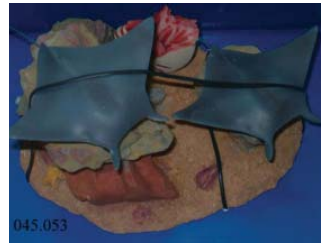

ALLPET ORNAMENTS

Hippo Body
045.044

Dolphin Head
045.038

TwinRay
045.053

Jurassic
045.035

Small Red Shell
045.059

Water Pump
045.034

Hippo Head
045.037

Killer Whale Head
045.040

Marlin 5"
16.662

Goldfish 4"
045.013

Lion Fish 4"
16.658

Lobster 5"
16.653

Clam
045.052

Seagrass Turtle
W/Coral
6" 045.004

Seagrass Dolphin
W/Coral 6" 045.005

Turtle 4"
045.009

Seahorse
4" 16.656
Lobster w/coral 3"
045.003

Seagrass Seahorse
W/Coral 6" 045.007

Shark 5"
045.011
4" 16.663

Octopus W/Coral
4" 045.008

Planewreck Coral
045.104

Tree Trunk
045.085