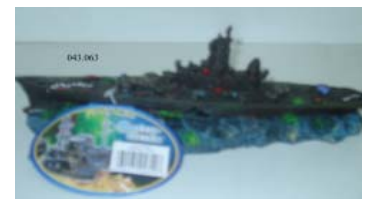

Canyon Rock  
Mini 16.861

Canyon  
W/Plant Sml-16.824

Canyon  
W/Plant M-16.825 lge-16.826

Cars W/Plants  
Sml-16.810 M-16.811  
L-16.812

Cruise Ship Bow  
M- 043.052  
L- 043.054

Sunken Ship  
S- 043.061  
M- 043.062

Ship back & Front W/Plants  
S/F-16.814 S/B-16.815  
M/F-16.816 M/B-16.817  
L/F-16.818 L/B-16.819

Sea Relics Urns  
S-16.035

Sea Relics Urns Lg  
16.040

Shale Ledges  
S-16.801 M-16.802  
L16.803