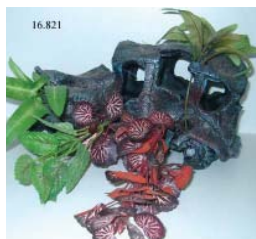

# AQUARIUM ORNAMENTS PENN PLAX

Car W/Plants  
S 16.810  
M 16.811  
L 16.812

Bell W/Plants  
M-16.820 L-16.821  
XL-16.822

Alligator  
lg-16.015 sml-16.014

Anchor W/Plants  
Sml-16.804 M-16.805  
L-16.806 XI-16.807

Bamboo Garden  
Terrace 16.857

Bamboo  
Garden Wall 16.858

Bamboo Wall  
16.072

Canyon Arch  
M-16.859  
LG- 16.860

Castle Enchanted  
Sml-043.007  
M-043.008 l-043.009

Castle Mini  
043.003 BI-043.005  
Brz-043.006 R-043.004

Canyon Rock  
Mini 16.861

Canyon  
W/Plant Sml-16.824

Canyon  
W/Plant M-16.825 lge-16.826

Cars W/Plants  
Sml-16.810 M-16.811  
L-16.812

Cruise Ship Bow  
M- 043.052  
L- 043.054

Sunken Ship  
S- 043.061  
M- 043.062

Ship back & Front W/Plants  
S/F-16.814 S/B-16.815  
M/F-16.816 M/B-16.817  
L/F-16.818 L/B-16.819

Sea Relics Urns  
S-16.035

Sea Relics Urns Lg  
16.040

Shale Ledges  
S-16.801 M-16.802  
L16.803