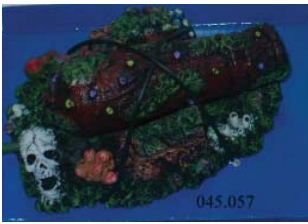

ALLPET ORNAMENTS

Horror Man
045.046

Skull Head
045.049

Skull W/Sword
045.050

Trunk
045.058

TwinTurtle
045.054

Light House(Red)
045.082

Light House(White)
045.080

Skull Waving Hands
045.048

Tube Anemone
045.066

Tube Anemone
045.067

Cannon(With Coral)
045.067

Ghost
045.047

Motorcycle
045.056

Sea Horse
045.055

Soft Coral
(Small Blue)
045.073

Soft Coral(Orange)
045.077

Sea Star(Large)
045.084

Sea Star(Small)
045.083

Soft Coral(Blue/
Green)
045.074

Car Classic 50s
045.032

Car Classic 40s
045.033

Alligator Head
045.036

Shark Head
045.039