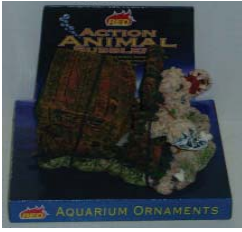

ALLPET ORNAMENTS

Horror Man
045.046

Skull Head
045.049

Skull W/Sword
045.050

Trunk
045.058

TwinTurtle
045.054

Light House(Red)
045.082

Light House(White)
045.080