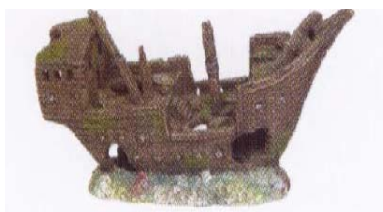

# ALLPET ORNAMENTS

Tree Root  
045.086

Trunk Half  
045.087 Med  
045.086 Lge

Shipwreck Lge  
045.090

Shipwreck Hawk  
045.089

Treasure Chest  
045.093

Shipwreck Sml  
045.097

Shipwreck Bow  
045.092

Treasure Chest W/Urn  
045.094

Anchor  
045.095

Bell  
045.096

Cannon  
045.097

Torpedo  
045.115

Broken Jar  
045.100

Shipwreck Jewel  
045.101

Shipwreck Coral Grey  
045.102

Octopus Ship  
045.106

Anchor Corsl  
045.103

Octopus Treasure  
045.107

S Bridge  
045.108