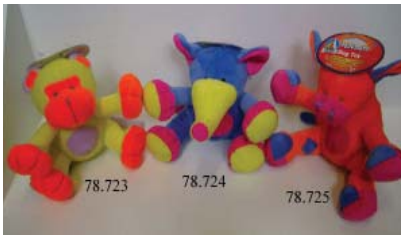

# DOG TOYS

Wool Bunny 9"  
78.676

Plush Brown Bear  
7" 78.712

Fleece Velvet Man  
5" 78.314  
8" 78.315  
12" 78.316  
18" 78.317  
Asst 18 78.069

Plush Cow Sheep  
Box 10 78.011

Wool Duck 13"  
78.677

Plush Elephant Neon 5" 78.723  
Plush Neon Giraffe 78.724