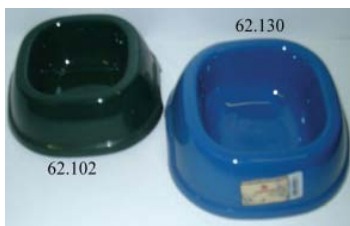

Snack Heavy Duty
14x14x4cm 62.101
16x16x6cm 62.102