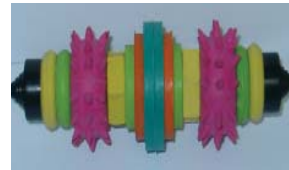

Rubber Football
430.017

Soccer Ball W/rope
S-78.101 L-78.100

Sq Ball Paws
S-430.003
L430.004

Sq Football
Spinny
4.5" 78.076

Rubber Dumbell
Rainboe Spikey
430.028

Rubber Dumbell
W/Cogs
430.029

Rubber Dumbell
W/Pink Spindles
430.030

Sq Dumbell Soccer Ball
Lg-78.020

Sq Dumbell
100kg-430.000 500kg-430.001
1000kg-430.002
Sq Dumbell Paws & Bone
S-78.113 L-78.114

Sq Doggy
News 78.456

Sq Chop
Jum-78.064
L-78.438

Sq Ball Spike
5" 78.080
4" 78.081