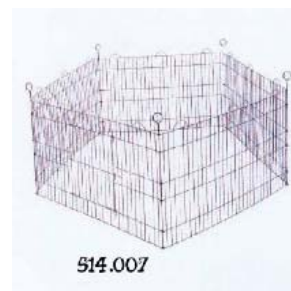

# DOG & CAT CARRIERS & ENCLOSURES

- 66.034 Cage Wire Collap 61X45X53CM 502
- 66.035 Cage Wire Collap 74X56X63CM 503
- 66.036 Cage Wire Collap 89X58X66CM 504
- 66.037 Cage Wire Collap 104X63X71CM 505
- 66.013 Cage Wire Collap on Wheels 89X58X66

Carrier A/P Open Top  
50x34x32cm  
514.000

Carrier A/P  
50x34x32cm  
514.001

- Carrier Cayman 1 50x33x32cm 66.201
- Carrier Cayman 2 57x37x36cm 66.202
- Carrier Cayman 3 64x43x43cm 66.203
- Carrier Cayman 4 71x50x51cm 66.204
- Carrier Cayman 5 82x57x60cm 66.205
- Carrier Cayman 6 93x65x68cm 66.206
- Carrier Cayman 7 105x75x79cm 66.207

- 514.004 Carrier A/P 61X40X39cm
- 514.002 Carrier A/P 68X51X47cm
- 514.003 Carrier A/P 80X56X59cm
- 514.005 Carrier A/P  
W/Wheels 103X70X57cm

Puppy Play Pen  
W =100 x H =60cm  
514.007  
Black Only

- 66.221 Carrier Skipper 1  
48x32x31cm
- 66.222 Carrier Skipper 2  
55x36x33cm
- 66.223 Carrier Skipper 3  
62x41x38cm
- 66.224 Carrier Skipper  
Display Box Of 21