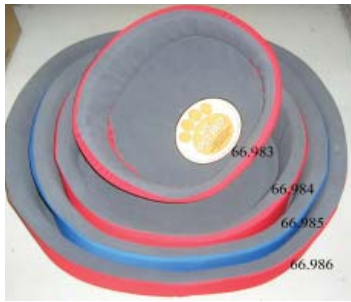

DOG AND CAT BEDDING

Pet Bed Comfy
 Red M 66.983 Blue 501.017
 Red L 66.984 Blue 501.018
 Red Xlg 66.985 Blue 501.019
 Red XXLGE 66.986 Blue 501.020

Pet Bed Cushion SQ
 Red M 66.981 Xlg 66.982
 Blue M 501.024 Xlg 501.025

Pet Bed Futon
 L-66.990
 Xl-66.991

501.067 Bed My Pet Comfy Choc Lg
 501.066 Bed My Pet Comfy Choc Med
 501.068 Bed My Pet Comfy Choc Xlg
 501.069 Bed My Pet Comfy Choc Xxlg
 501.071 Bed My Pet Comfy Choc Med
 501.073 Bed My Pet Canvas Choc Xlg
 501.070 Bed My Pet Canvas Choc Sml
 501.072 Bed My Pet Canvas Choc Lg
 501.075 Bed My Pet Lounge Choc Lg