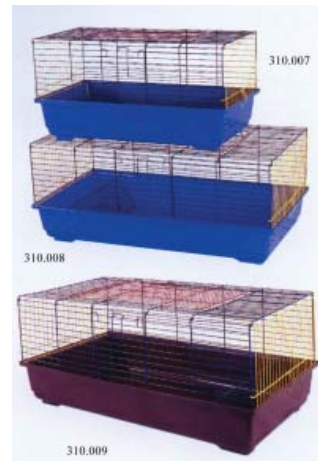

# SMALL ANIMAL HOUSING/CAGES

Small Animal Metal Cage  
120 x 48 x 40cm 310.012

Small Animal Cage  
59 x 36 x 29cm 310.006

Small Animal Cage Metal  
107 x 51 x 36cm 310.013

Small Animal Cage  
80 x 44 x 43cm 310.007  
100 x 56 x 45cm 310.008  
120 x 59 x 50cm 310.009

Cage Not Included

Small Animal Stand  
78 x 43 x 67cm 310.014  
Suits Cage 310.007

Cage Not Included

Small Animal Stand  
99 x 54 x 67cm 310.019  
Suits Cage 310.008

Cage Not Included

Small Animal Stand  
117 x 58 x 66cm  
310.020  
Suits Cage 310.009