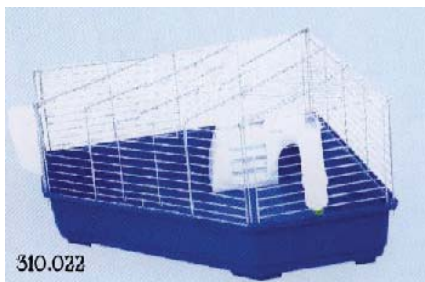

# SMALL ANIMAL HOUSING/BEDDING/CAGES

Cage Tommy 72K 50.138  
72 x 44 x 42cm

Rabbit Cage  
310.018  
99x48x30cm

corner rabbit cage  
141x100x44cm  
310.022

Sam Country Club house  
50.200

Sam Club house Kit  
50.201

Sam Playpen Wire  
50.014

Sam Down Under House  
Lg 50.021

Sam Down Under House  
50.000

Mouse House Rodeo  
310.021