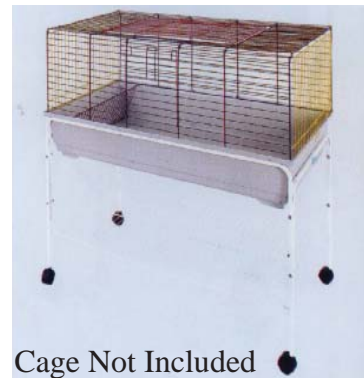

# SMALL ANIMAL HOUSING/CAGES

Small Animal Metal Cage  
120 x 48 x 40cm 310.012

Small Animal Cage  
59 x 36 x 29cm 310.006

Small Animal Cage Metal  
107 x 51 x 36cm 310.013

Small Animal Cage  
80 x 44 x 43cm 310.007  
100 x 56 x 45cm 310.008  
120 x 59 x 50cm 310.009

Cage Not Included

Small Animal Stand  
78 x 43 x 67cm 310.014  
Suits Cage 310.007

Cage Not Included

Small Animal Stand  
99 x 54 x 67cm 310.019  
Suits Cage 310.008

Cage Not Included

Small Animal Stand  
117 x 58 x 66cm  
310.020  
Suits Cage 310.009